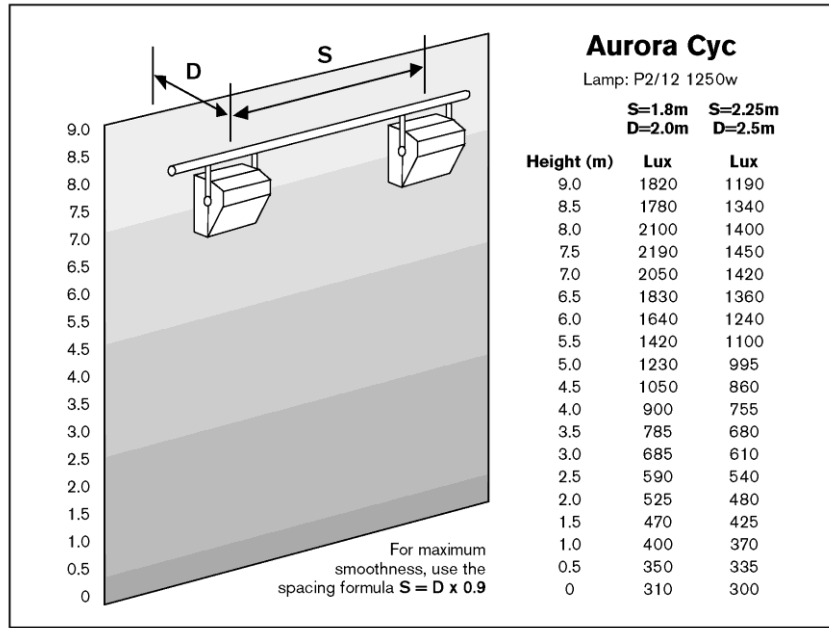

Filter life is maximised by the dual air-flow chamber construction.

Filter frame size ensures an economic two frame cut out of a standard filter sheet.

The filter frame is flat ensuring it can be mounted into the luminaire with ease.

20BDAU
Aurora Barndoor

20HC
Suspension Hookclamp

20SC
Safety Bond

Approvals

Compliant to CE standards.

Photometric Data

Tests conducted using a standard 1250W, 240V, 189mm P2/12 lamp.

Physical Data

Packed Weights:

Single: 9.1kg

3 way batten: 23kg 4 way linear: 30kg 4 way square: 33kg

Colour frame size: 305mm x 315mm

Included: 1x colour frame for single, 4x colour frames for 4- way, 1 x M12 nut & bolt set, instruction leaflet.