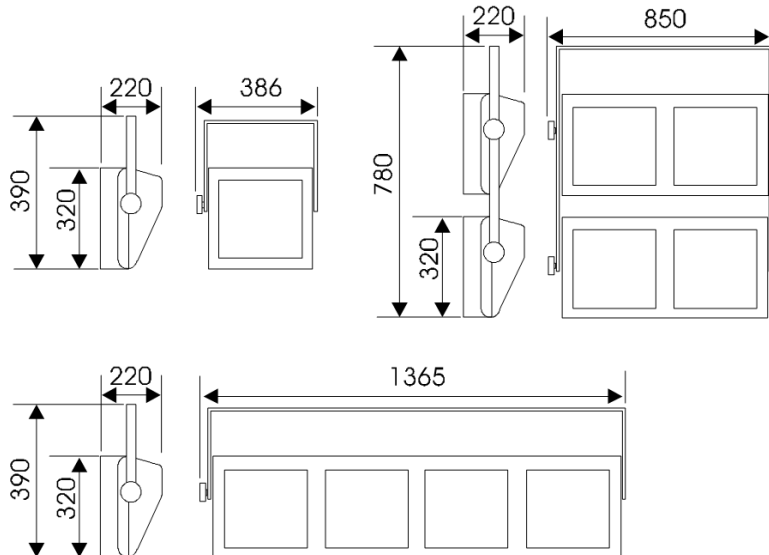

Filter life is maximised by the dual air-flow chamber construction.

Filter frame size ensures an economic two frame cut out of a standard filter sheet.

The filter frame is flat ensuring it can be mounted into the luminaire with ease.

20BDAU
Aurora Barndoor

20HC
Suspension Hookclamp

20SC
Safety Bond

Approvals

Compliant to CE standards.

Photometric Data

Tests conducted using a standard 1250W, 240V, 189mm P2/12 lamp.

Physical Data

Packed Weights:

Single: 9.1kg

3 way batten: 23kg 4 way linear: 30kg 4 way square: 33kg

Colour frame size: 305mm x 315mm

Included: 1x colour frame for single, 4x colour frames for 4- way, 1 x M12 nut & bolt set, instruction leaflet.