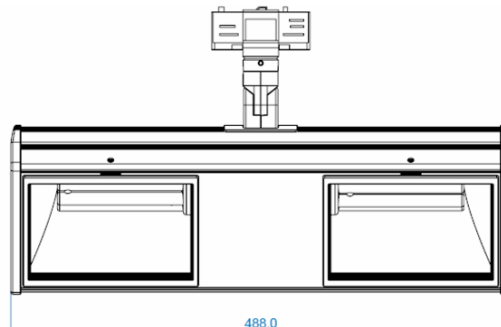

Physical data

Luminaire with lamp, fitted with:

Track adapter: 2.22kg

Ceiling rose mount: 2.27kg

Selecon reserves the right to change this product specification without notice (05/09).