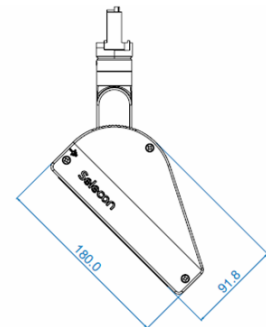

Physical data

Luminaire with lamp, fitted with:

Track adapter: 2.22kg

Ceiling rose mount: 2.27kg

Selecon reserves the right to change this product specification without notice (05/09).