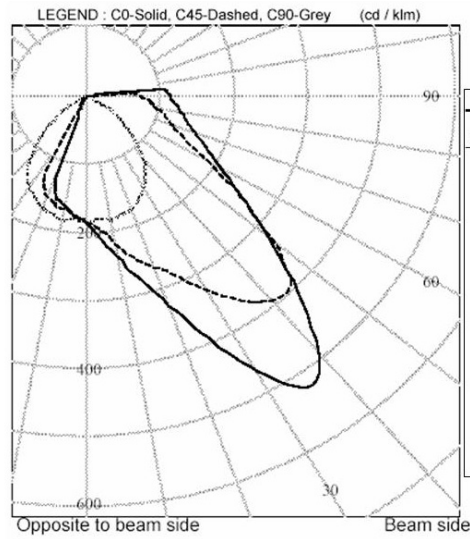

Photometric data with Philips 300W Plusline lamp

Gamma	C-Plane					Output Lumens
	C0	C22.5	C45	C67.5	C90	
0.0	185	185	185	185	185	
5.0	209	205	197	188	180	18
10.0	241	231	219	204	185	
15.0	278	263	246	209	180	57
20.0	327	306	267	219	177	
25.0	395	368	293	223	167	92
30.0	467	437	330	224	155	
35.0	524	492	368	217	139	126
40.0	492	497	391	207	119	
45.0	408	423	393	192	93	128
50.0	325	340	331	170	69	
55.0	258	267	256	137	48	94
60.0	212	218	190	97	31	
65.0	179	182	148	69	14	63
70.0	157	159	123	52	8	
75.0	141	142	109	34	3	48
80.0	129	129	96	25	0	
85.0	121	120	86	16	0	38
90.0	113	112	74	5	0	

For IES file downloads: www.seleconlight.com/IES

For ILLUMUDAT downloads: www.seleconlight.com/ILLUMUDAT

Physical data

Luminaire with lamp, fitted with:

Track adapter: 1.35kg

Ceiling rose: 1.4kg