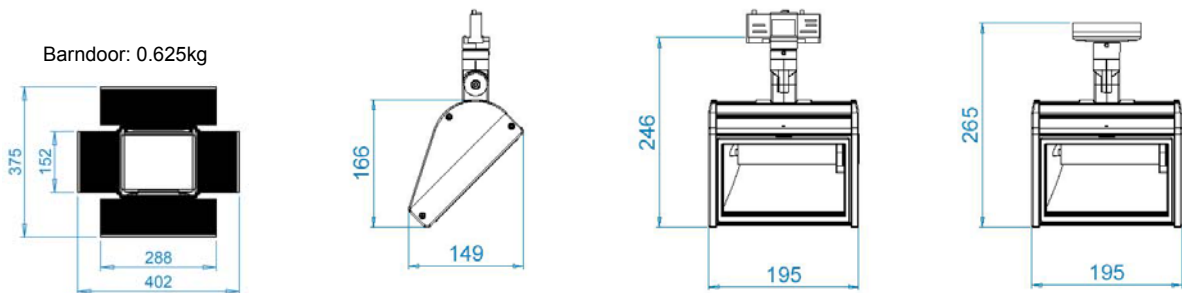

## Physical data

Luminaire with lamp, fitted with:

Track adapter: 1.35kg

Ceiling rose: 1.4kg

Selecon reserves the right to change this product specification without notice (05/08).